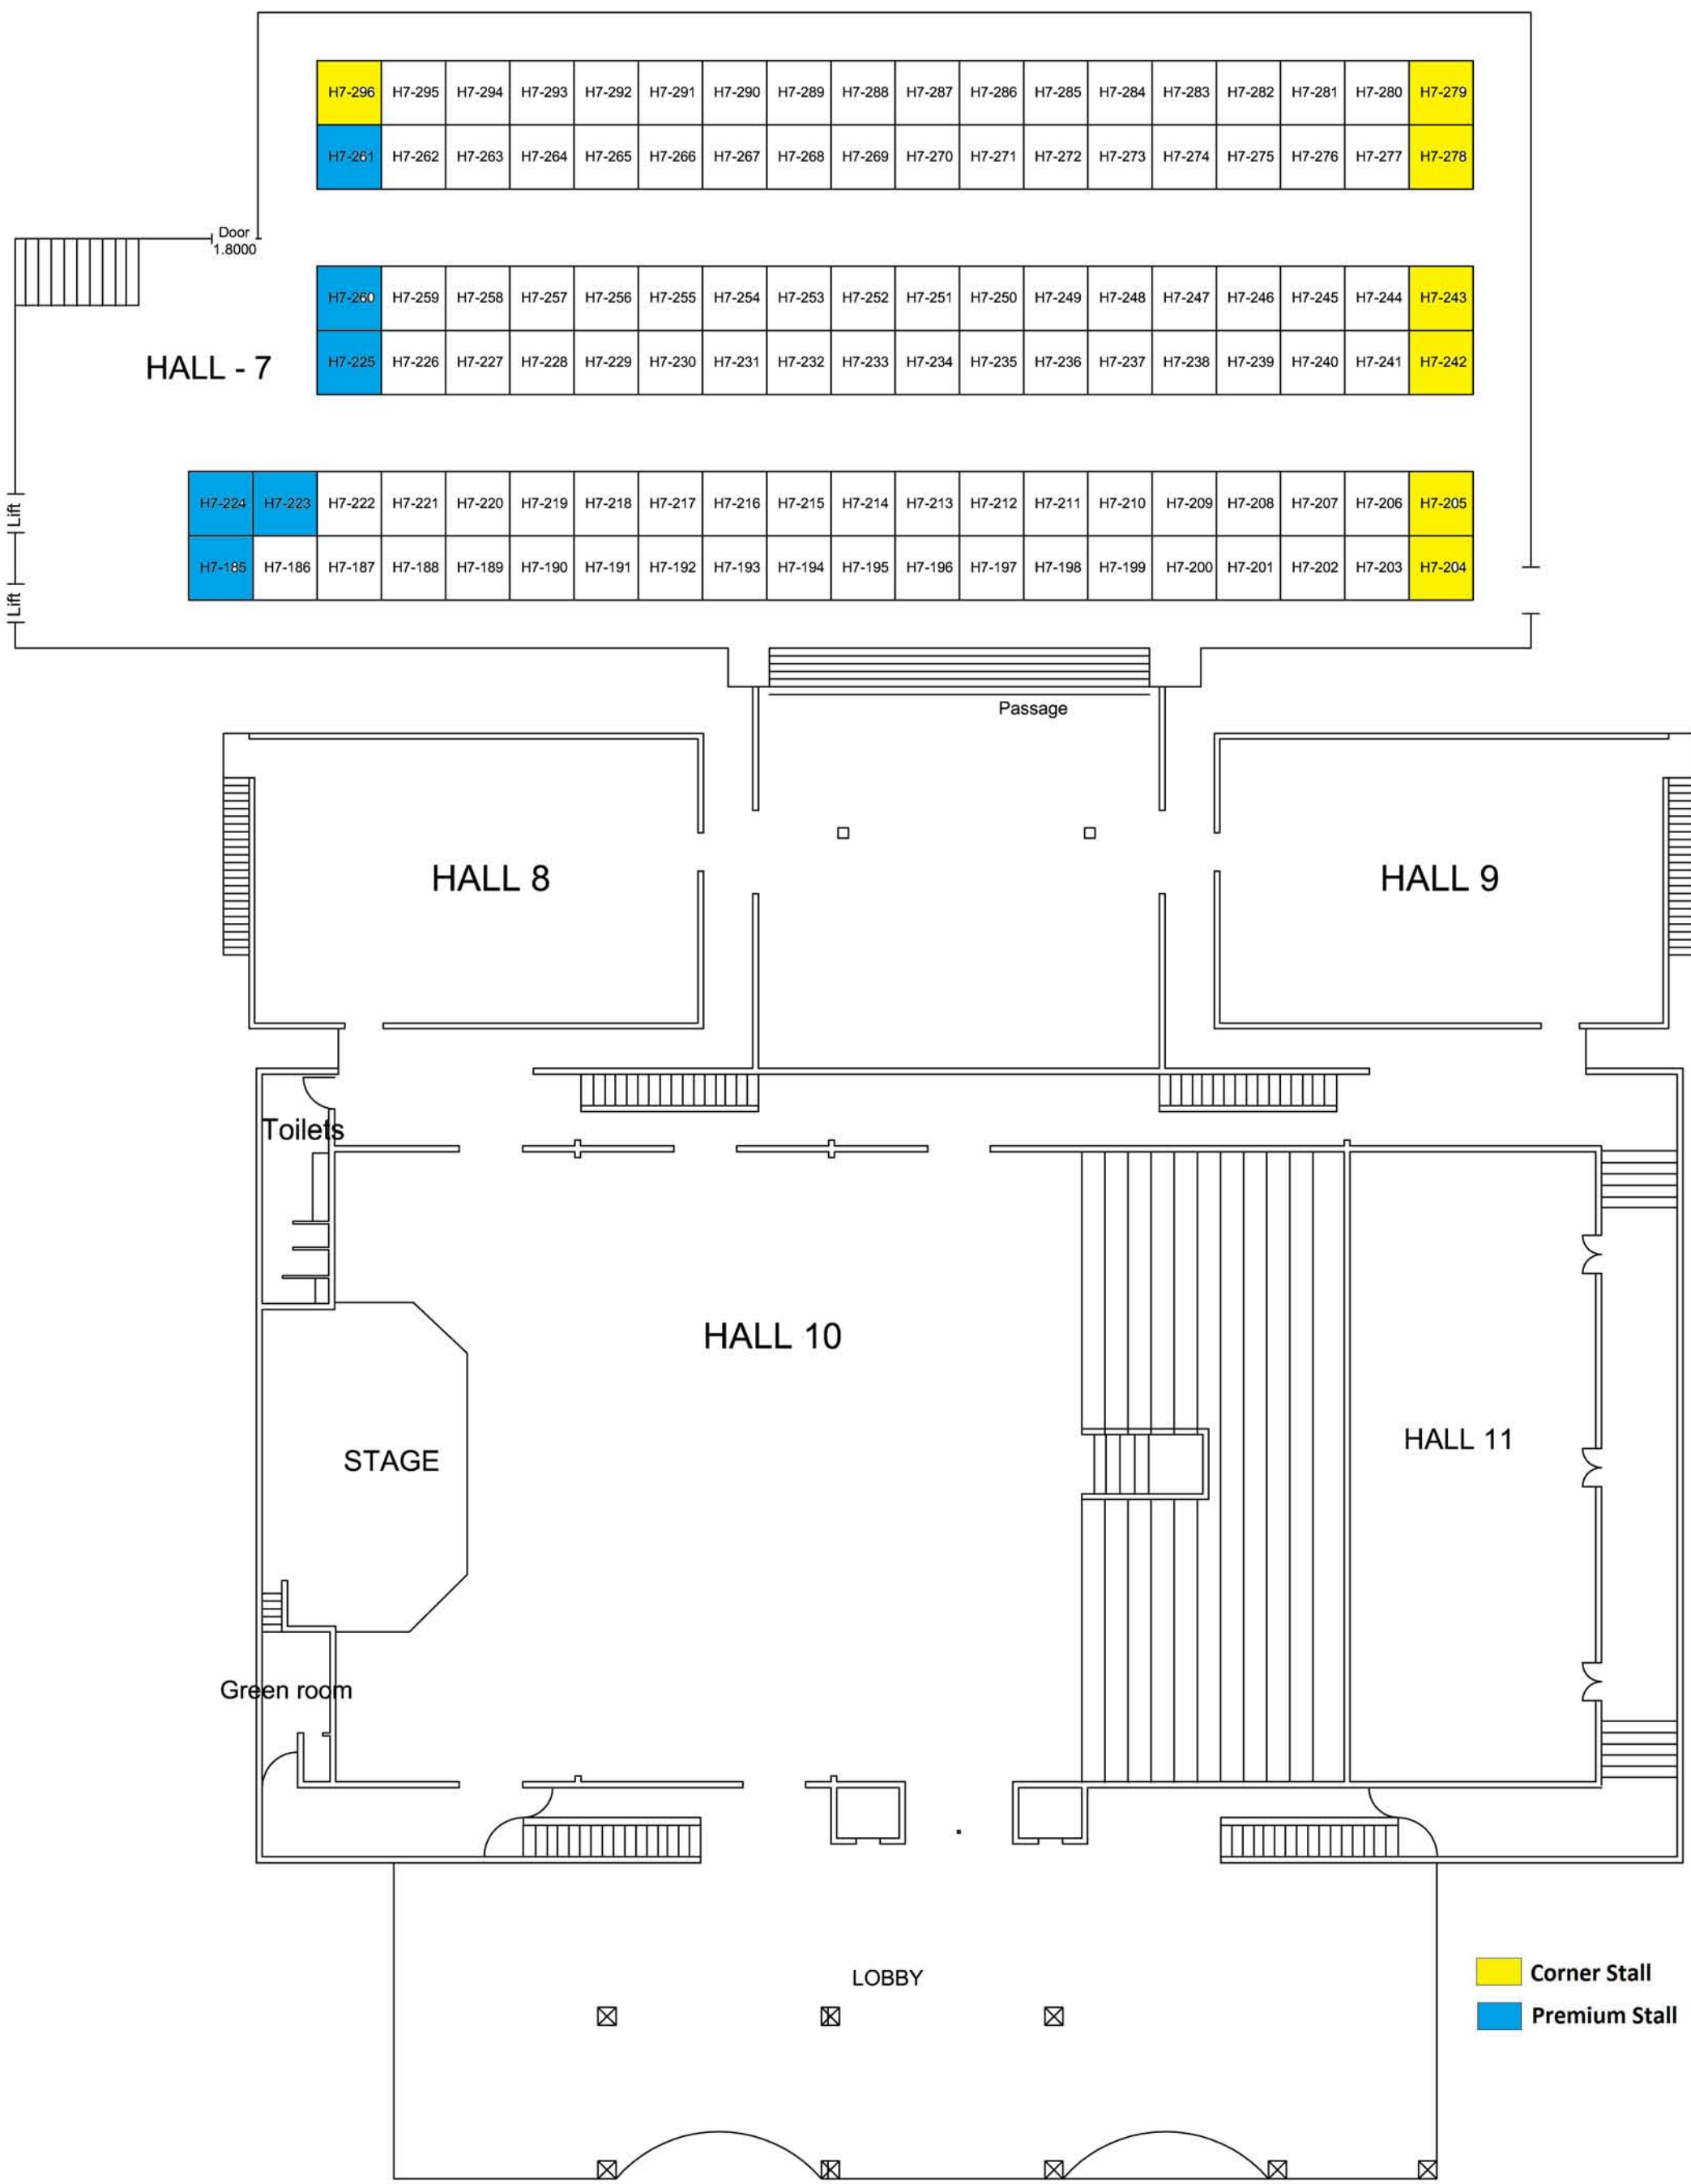

KTM 2012

FIRST FLOOR

Corner Stall
 Premium Stall